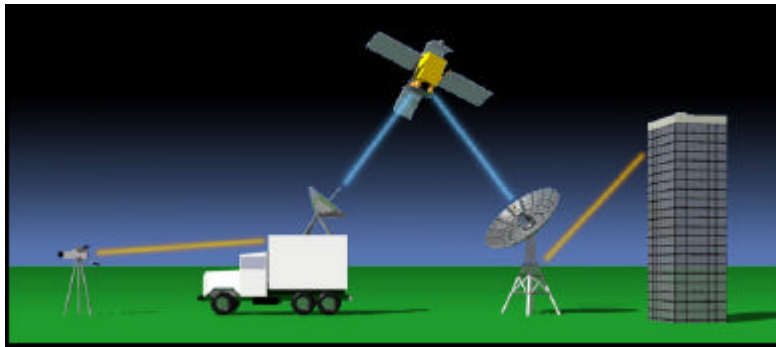

Application Note No. 3 Cablefree connects to Satellite Uplinks

The Scenario:

Satellite uplinks and downlinks are frequently used for telecommunications and broadcast television applications where temporary connection has to be made – such as television news reporting and coverage of live sporting events.

In such applications the uplink may be a suitably equipped vehicle with line-of-sight coverage of the satellite orbit, or a permanently installed antenna which cannot be moved. The terrestrial problem is then connecting the source to the uplink terminal, and the downlink terminal to the recipient – this is traditionally performed with leased-line, fibre-optic, copper cable or microwave links – all of which have associated penalties.

Cablefree offers a new, high-performance alternative for the terrestrial links:

- **Cablefree** offers 622Mbps, compared with Microwave links typically 34Mbps
- Copper 270Mbps SDI connections limited to 300m, **Cablefree** offers 2,000m
- No site or frequency licenses required
- No leased-line rental or connection charges
- Deployment time is reduced compared to running long fibre or copper cables
- Wide range of data interfaces allows 'plug-in-and-go' for any format
- No risk of interference, signal reflections or airport radar systems
- No ignition hazard in flammable environments
- Mains or +12V battery power options
- Suited for permanent or temporary use
- Cost-effective solution

CableFree links to Satellite Television feeds

A classic television newsgathering operation requires live or near-real-time relay of events from around the world to a news desk often the opposite side of the planet. Whether from a disaster area, terrorist siege or war zone, time is of the essence. High-quality television signals need to be relayed from a camera to the satellite up-link, often when high-bandwidth network connections are unavailable locally or will take too long to organise.